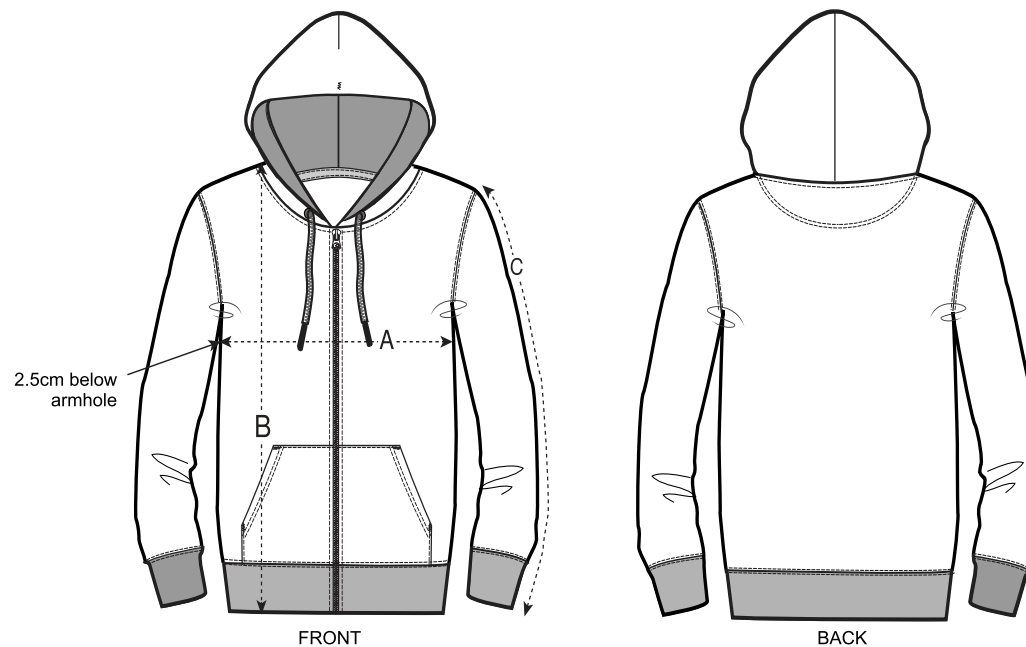

S

M

L

XL

XXL

Size guide

*Centimeters

SIZES		S	M	L	XL	XXL
A	Half Chest	48.9	53.9	59	64.1	69.2
B	Body Length	68.6	71.1	73.7	76.2	78.7
C	Sleeve Length	85.1	87.6	90.2	92.7	95.2