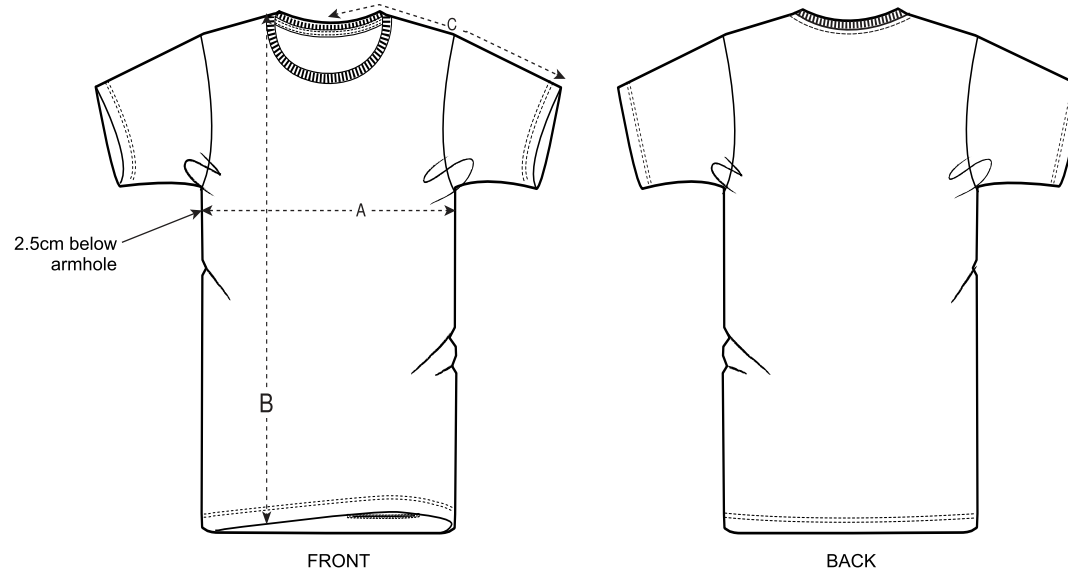

XS

S

M

L

XL

Size guide

*Centimeters

SIZES		XS	S	M	L	XL
A	Half Chest	35	38	41	44	47
B	Body Length	46	48	52	56	60
C	Sleeve Length	29	32	34	37	39.5