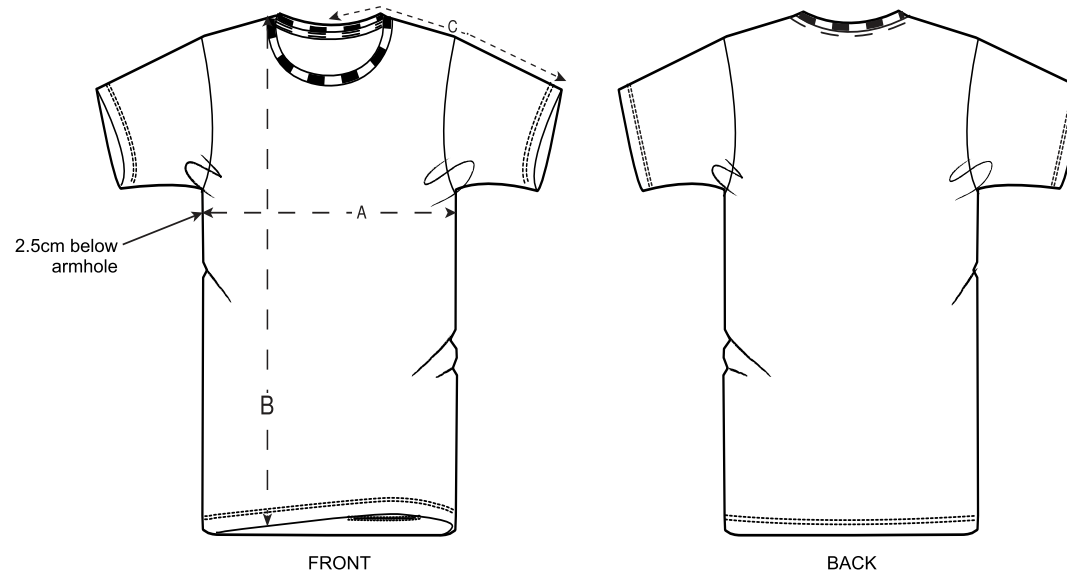

S

M

L

XL

XXL

## Size guide

\*Centimeters

SIZES		S	M	L	XL	XXL
A	Half Chest	40.6	43.1	46.9	49.5	55.8
B	Body Length	64.1	66.6	69.2	71.1	72.3
C	Sleeve Length	29.2	30.4	31.7	33.6	35.5