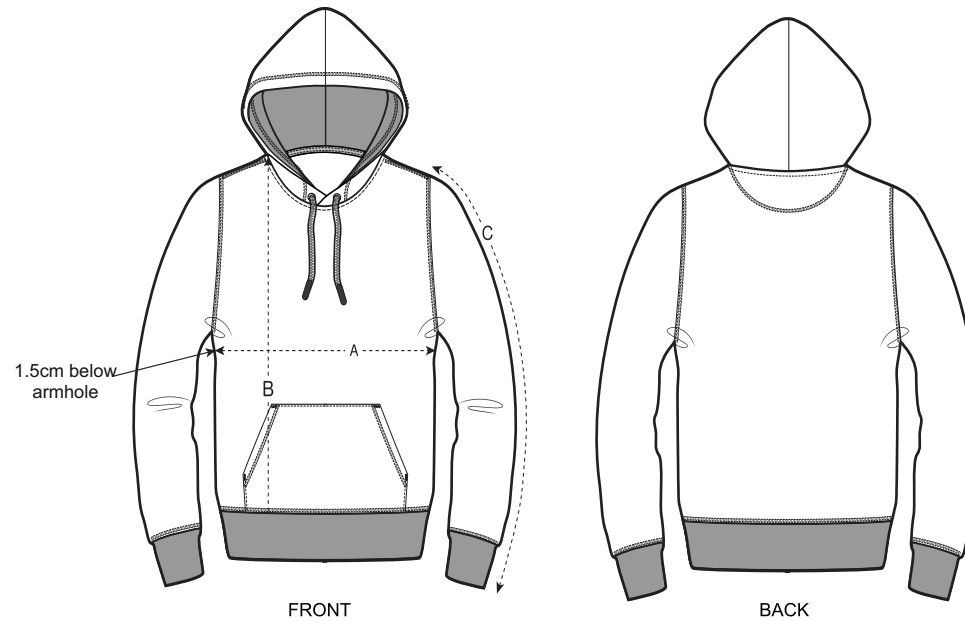

4/6

6/8

8/10

10/12

12/14

Size guide

*Centimeters

SIZES		4/6	6/8	8/10	10/12	12/14
A	Half Chest	35	38	41	44	47
B	Body Length	44.3	49.3	54.3	59.3	64.3
C	Sleeve Length	37.1	41.1	45	49.1	53.1